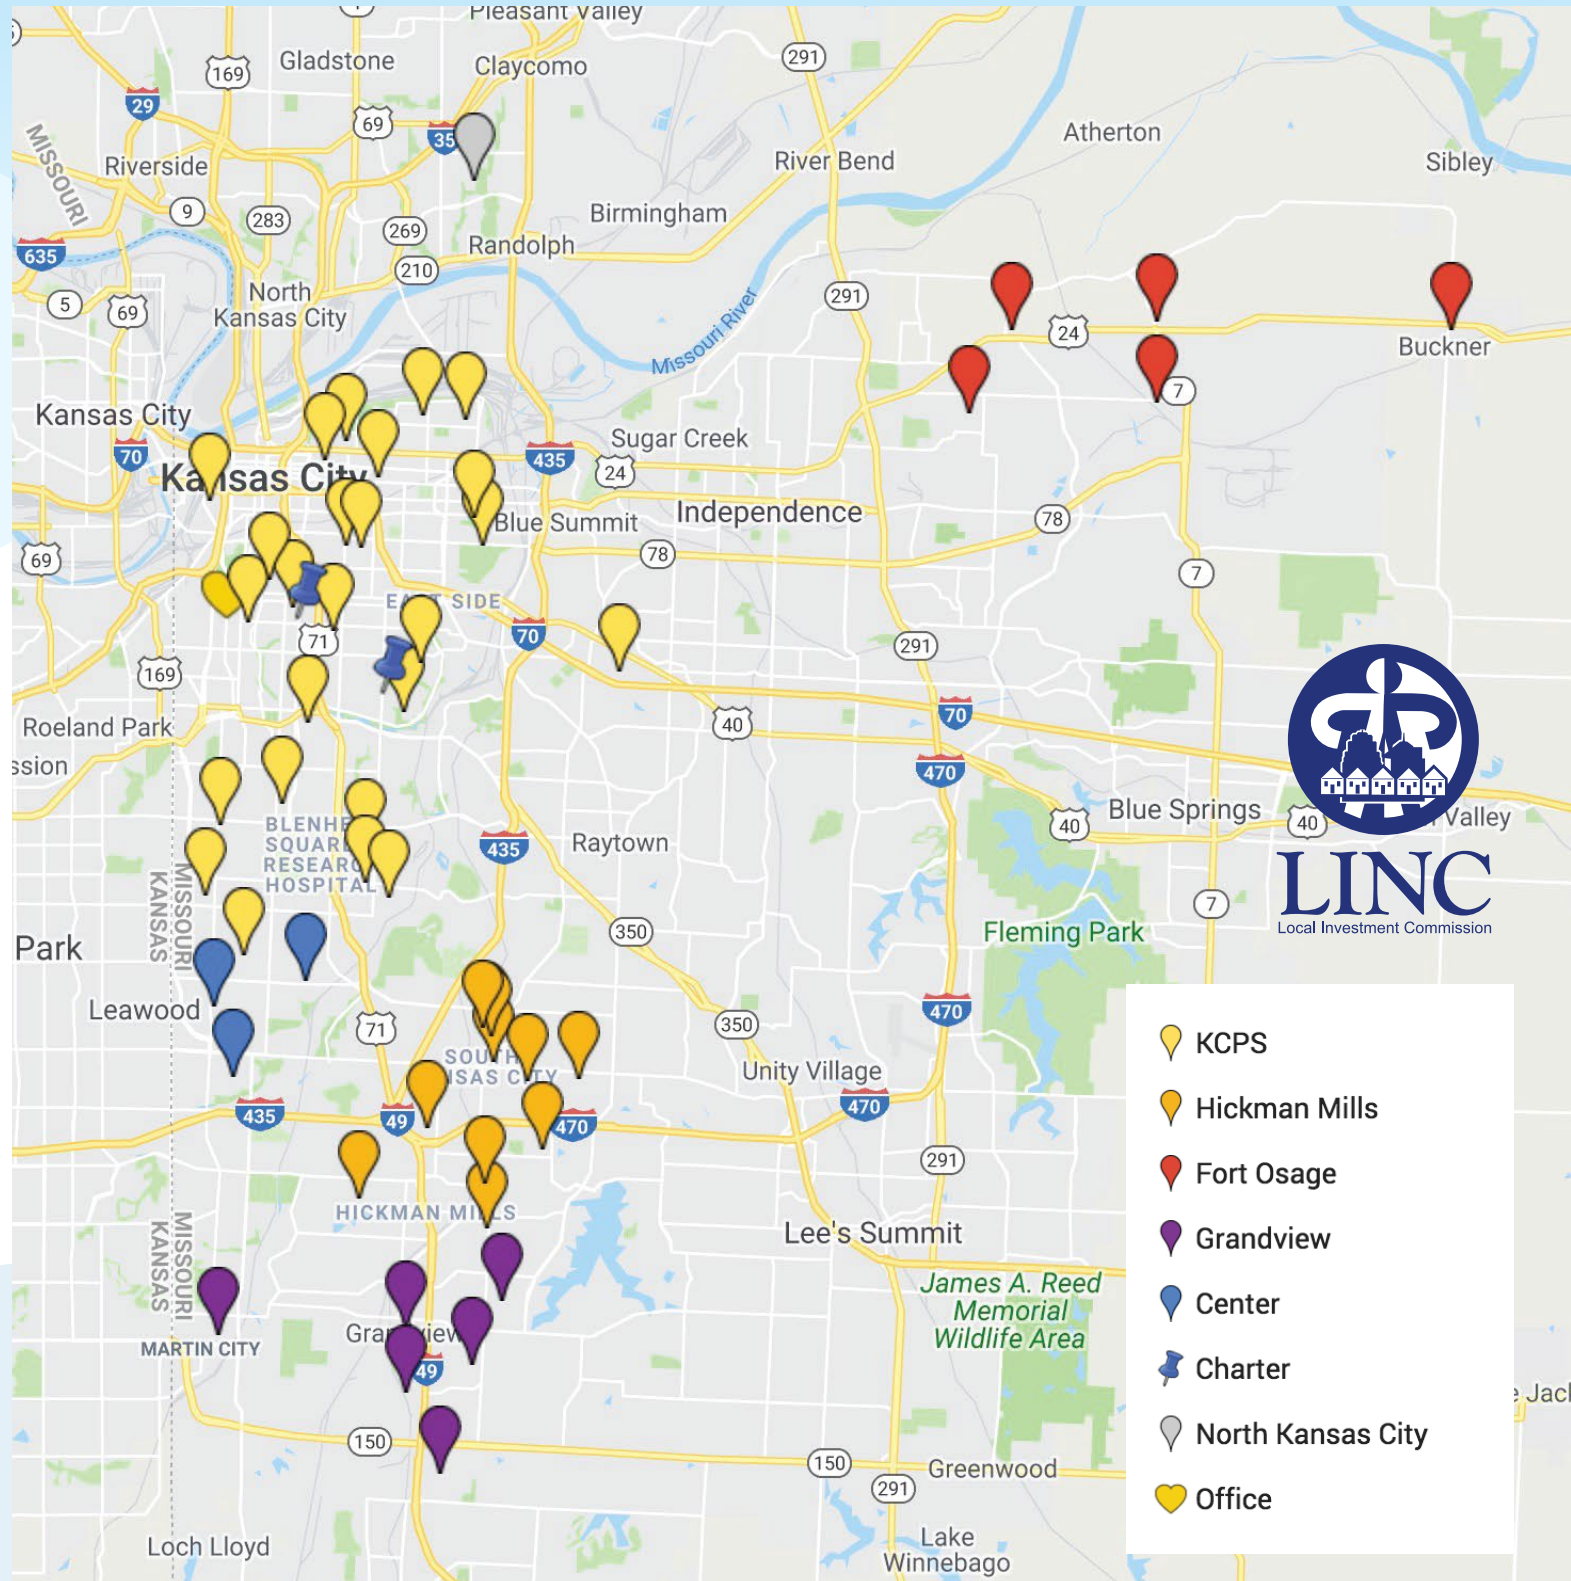

52
Schools

6
Districts

2
Charter Schools

LINC Caring Communities sites cover low-income urban, suburban and rural communities.

LINC Caring Communities Sites

Center School District

- Boone Elementary
- Center Elementary
- Indian Creek Elementary

Grandview

- Belvidere Elementary
- Butcher-Greene Elementary
- Conn-West Elementary
- Grandview Middle School
- Martin City K-8
- Meadowmere Elementary

Hickman Mills

- Compass
- Dobbs Elementary
- Ervin Elementary
- Freda Markley Early Childhood Center
- Ingels Accelerated Elementary
- Millennium at Santa Fe
- Ruskin High School (9th Grade)
- Smith-Hale Middle School
- Truman Elementary
- Warford Elementary

North Kansas City

- Topping Elementary

Fort Osage

- Blue Hills Elementary
- Buckner Elementary
- Cler-Mont Elementary
- Elm Grove Elementary
- Indian Trails Elementary

Charter Schools

- Genesis School
- Lee A. Tolbert Charter School

Bold sites are LINC Caring Communities Before and After School Program locations