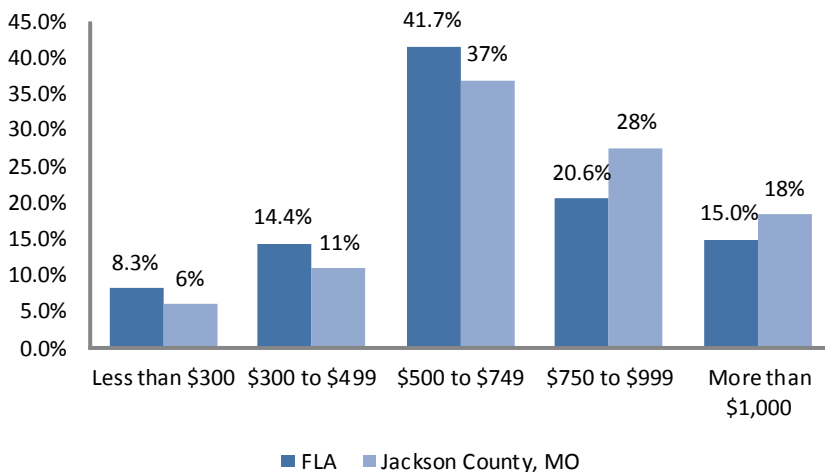

Gross Rent

Source: U.S. Census, 2010 ACS 5 Year Estimates

Housing Characteristics	2000 to 2010 Change
Housing Units	-2%
Tenure	
Owner	-6%
Renter	-9%
Units Moved into Previous Five Years	-23%
Age of Housing Stock	2010 Percent
Less than 5 Years	2%
Less than 10 Years	5%
Less than 20 Years	10%
Less than 30 Years	16%
Less than 40 Years	23%
More than 50 Years	77%

Source: U.S. Census, 2010 ACS 5 Year Estimates