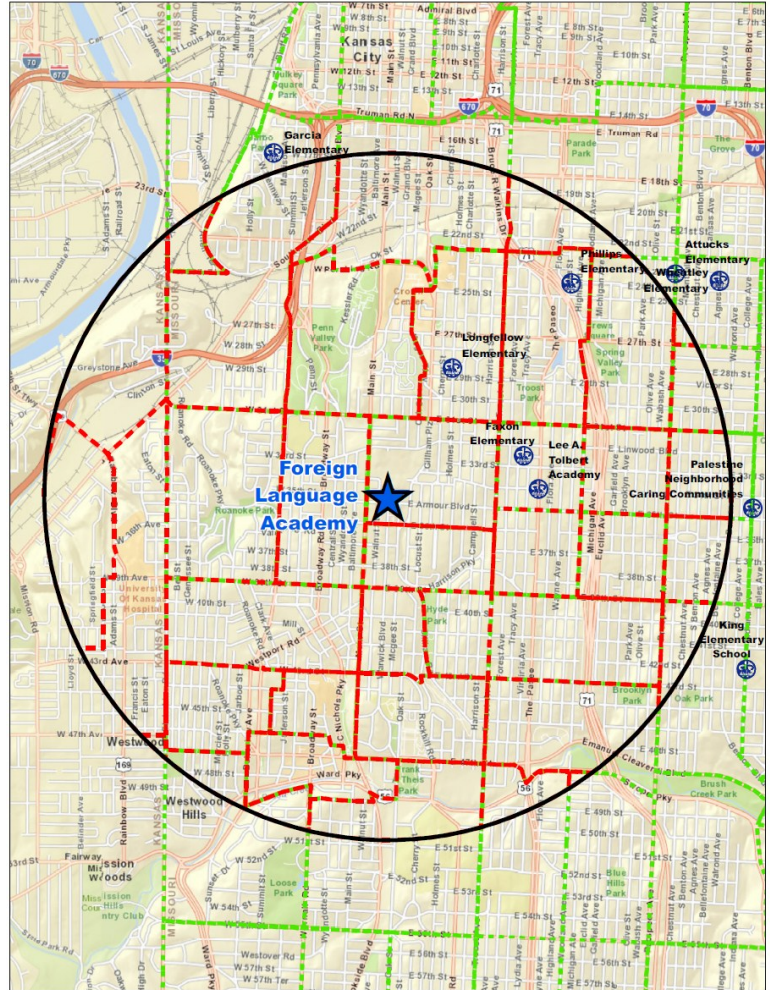

The CAZ allows for analysis of data about residents, neighborhoods and services within the community served by the Caring Communities site.

For the purpose of this book the boundaries of the FLA CAZ and the “FLA community” are the same, and the terms “CAZ” and “community” are used interchangeably.

Data for the site book was obtained from a number of resources including but not limited to the City of Kansas City, Mo.; U.S. Census Bureau; Jackson County, Mo.; Missouri Department of Elementary and Secondary Education; Missouri Department of Health and Senior Services; United Way of Greater Kansas City; Missouri Department of Social Services; University of Missouri-Kansas City Center for Economic Information; and University of Michigan National Poverty Center.

Community data was analyzed by census tract within the CAZ (red boundaries). Census tracts are small, relatively permanent statistical subdivisions of a county delineated by local participants as part of the U.S. Census Bureau's Participant Statistical Areas Program. The U.S. Census Bureau delineated census tracts in situations where no local participant existed or where local or tribal governments declined to participate. Census tracts generally have between 1,500 and 8,000 people, with an optimum size of 4,000 people. (Source: U.S. Census Bureau).