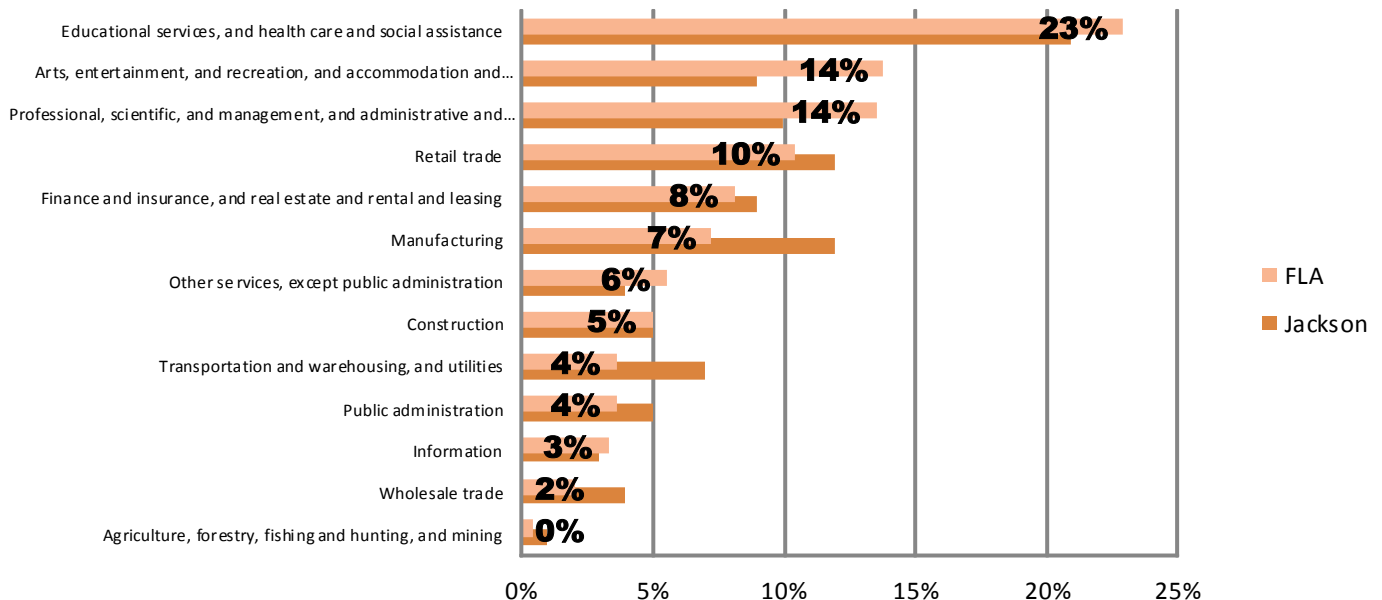

Economy

	FLA	Jackson County
Median Income	$34,898	$46,252
Unemployment Rate	11.7%	8.8%

Source: U.S. Census

Poverty

	FLA	Jackson County
2000	22.5%	11.9%
2010	27.8%	15.7%

U.S. Census Bureau, 2010 ACS 5 Year Estimates

2010 Poverty Thresholds, Selected Family Types		
Single Individual	Under 65	$ 11,344
	65 years and Older	$ 10,458
Single Parent	One Child	$ 15,030
	Two Children	$ 17,568
	No Children	$ 14,602
Two Adults	One Child	$ 17,552
	Two Children	$ 22,113
	Three Children	$ 26,023

Note: The United States determines the official poverty rate using poverty thresholds that are issued each year by the Census Bureau. The thresholds represent the annual amount of cash income minimally required to support families of various sizes. A family is counted as poor if its pretax money income is below its poverty threshold. Money income does not include noncash benefits such as public housing, Medicaid, employer-provided health insurance and food stamps.

Source: National Poverty Center

Employment by Industry

U.S. Census Bureau, 2010 ACS 5 Year Estimates