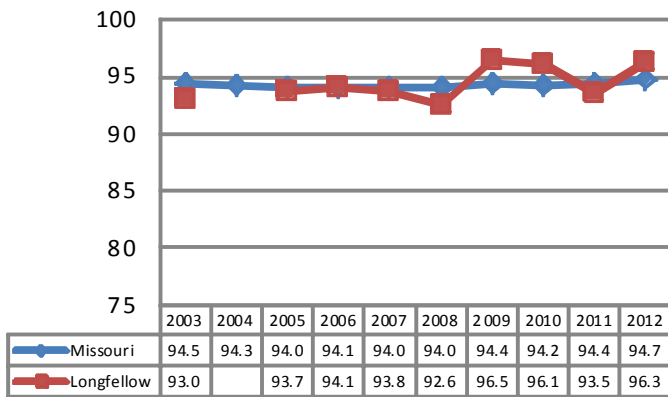

2012 Student Attendance Rate

Source: Missouri Department of Elementary and Secondary Education