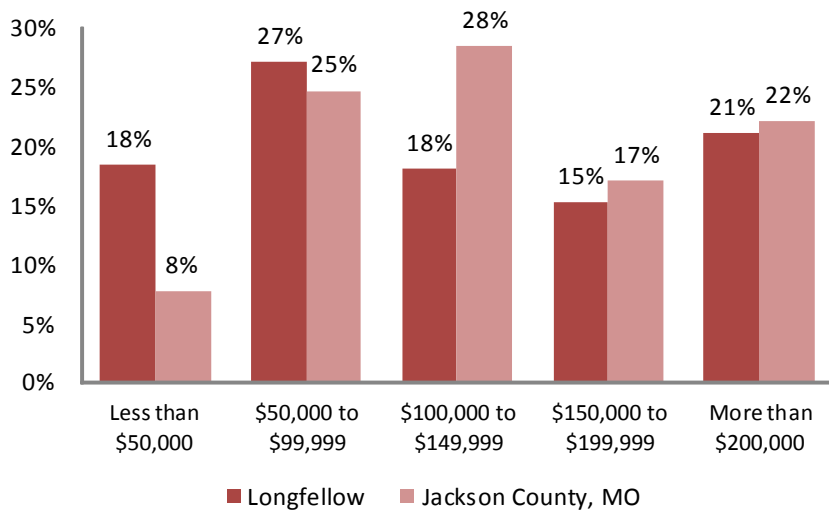

Home Values

Source: U.S. Census, 2010 ACS 5 Year Estimates