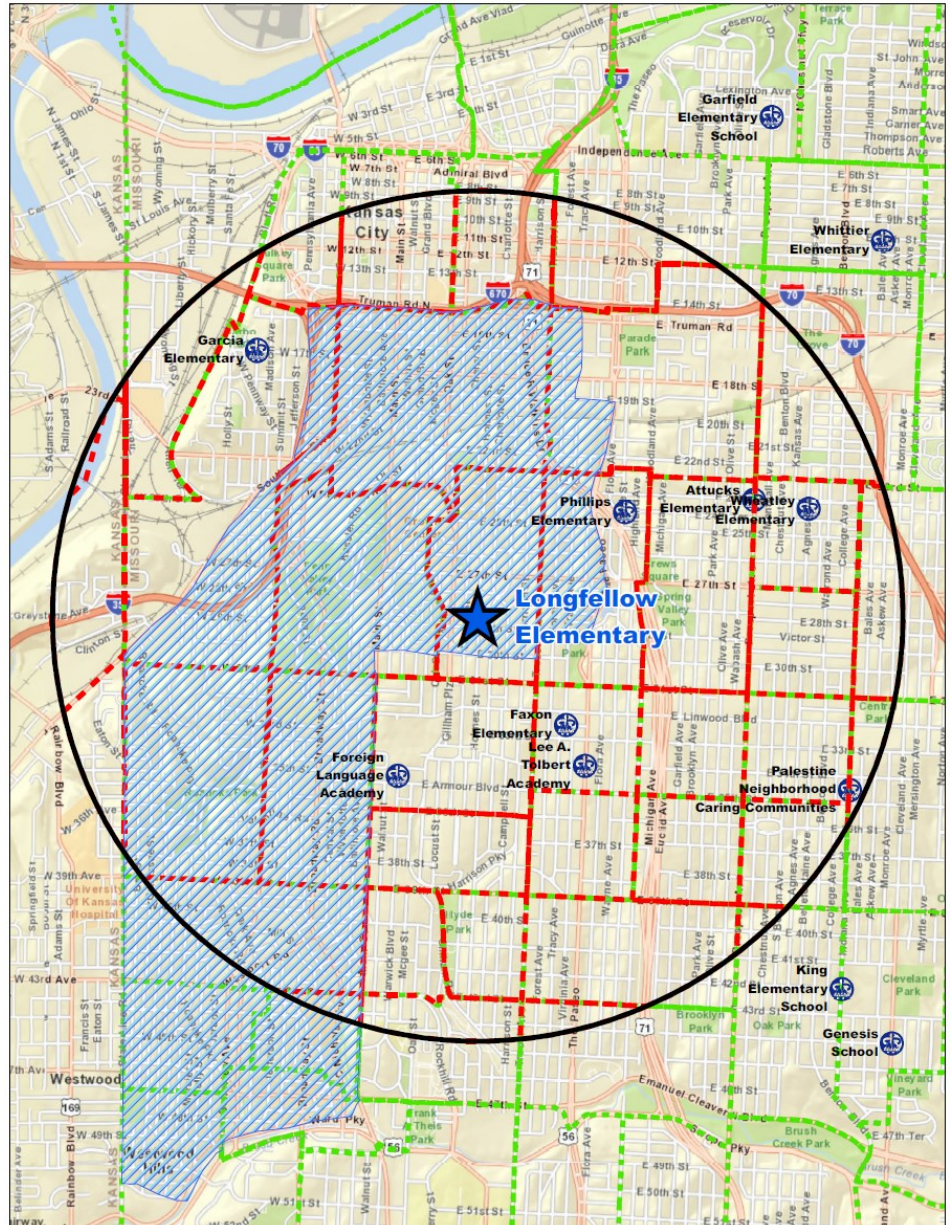

The CAZ overlaps the school boundaries (blue shaded area) and allows for analysis of data about residents, neighborhoods and services within the community served by the Caring Communities site.

For the purpose of this book the boundaries of the Longfellow CAZ and the “Longfellow community” are the same, and the terms “CAZ” and “community” are used interchangeably.

Data for the site book was obtained from a number of resources including but not limited to the City of Kansas City, Mo.; U.S.

Census Bureau; Jackson County, Mo.; Missouri Department of Elementary and Secondary Education; Missouri Department of Health and Senior Services; United Way of Greater Kansas City; Missouri Department of Social Services; University of Missouri-Kansas City Center for Economic Information; and University of Michigan National Poverty Center.

Community data was analyzed by census tract (red boundaries) within the CAZ. Census tracts are small, relatively permanent statistical subdivisions of a county delineated by local participants as part of the U.S. Census Bureau's Participant Statistical Areas Program. The U.S. Census Bureau delineated census tracts in situations where no local participant existed or where local or tribal governments declined to participate. Census tracts generally have between 1,500 and 8,000 people, with an optimum size of 4,000 people. (Source: U.S. Census Bureau).