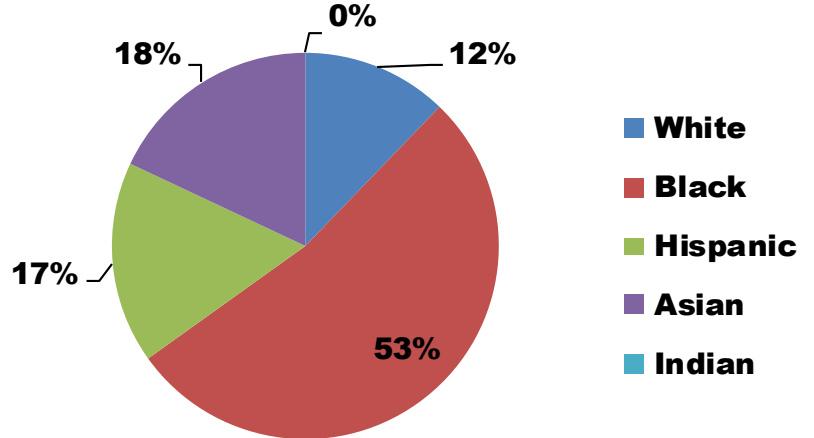

Education

Longfellow Elementary

Total 2012 Enrollment: 255

Ms. Michelle Dickerson, Principal

2830 Holmes, Kansas City, MO 64109

(816) 418-5325

mdickerson@kcpublicschools.org

2012 Student Demographics

Source: Missouri Department of Elementary and Secondary Education