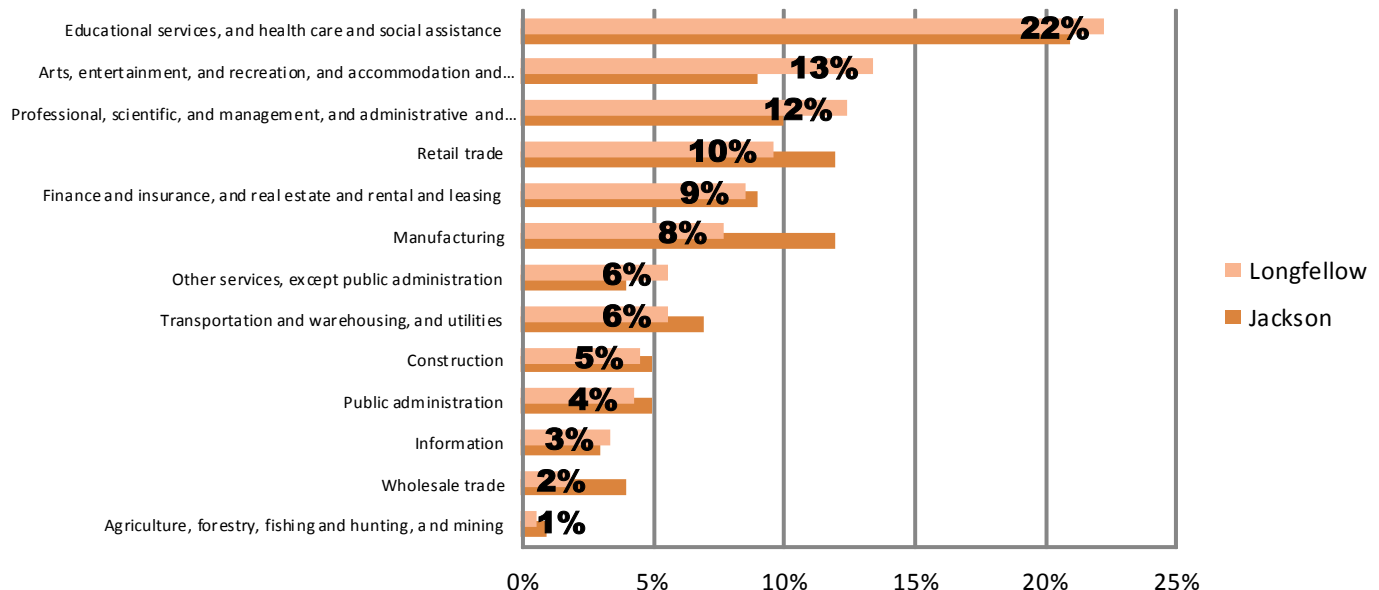

Economy

	Longfellow	Jackson County
Median Income	$30,882	$46,252
Unemployment Rate	14.3%	8.8%

Source: U.S. Census

Poverty

	Longfellow	Jackson County
2000	24.3%	11.9%
2010	30.1%	15.7%

U.S. Census Bureau, 2010 ACS 5 Year Estimates

2010 Poverty Thresholds, Selected Family Types		
Single Individual	Under 65	$ 11,344
	65 years and Older	$ 10,458
Single Parent	One Child	$ 15,030
	Two Children	$ 17,568
	No Children	$ 14,602
Two Adults	One Child	$ 17,552
	Two Children	$ 22,113
	Three Children	$ 26,023

Note: The United States determines the official poverty rate using poverty thresholds that are issued each year by the Census Bureau. The thresholds represent the annual amount of cash income minimally required to support families of various sizes. A family is counted as poor if its pretax money income is below its poverty threshold. Money income does not include noncash benefits such as public housing, Medicaid, employer-provided health insurance and food stamps.

Source: National Poverty Center

Employment by Industry

U.S. Census Bureau, 2010 ACS 5 Year Estimates