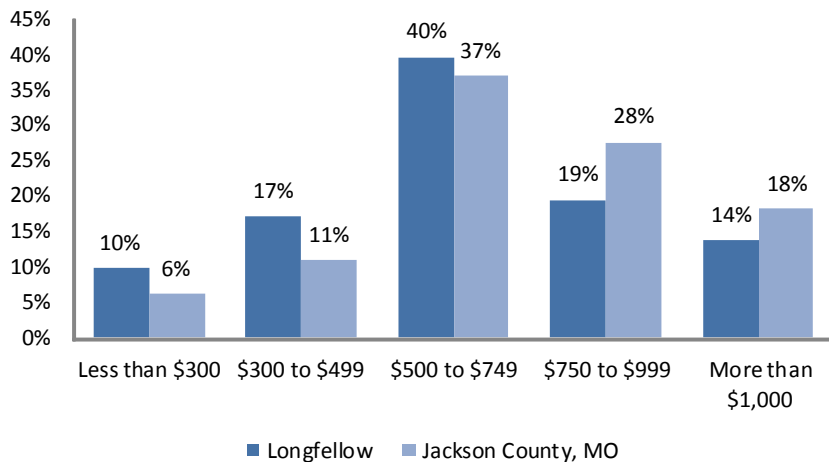

Gross Rent

Source: U.S. Census, 2010 ACS 5 Year Estimates

Housing Characteristics	2000 to 2010 Change
Housing Units	5%
Tenure	
Owner	-5%
Renter	2%
Units Moved into Previous Five Years	-8%
Age of Housing Stock	2010 Percent
Less than 5 Years	2%
Less than 10 Years	6%
Less than 20 Years	11%
Less than 30 Years	17%
Less than 40 Years	24%
More than 50 Years	76%

Source: U.S. Census, 2010 ACS 5 Year Estimates