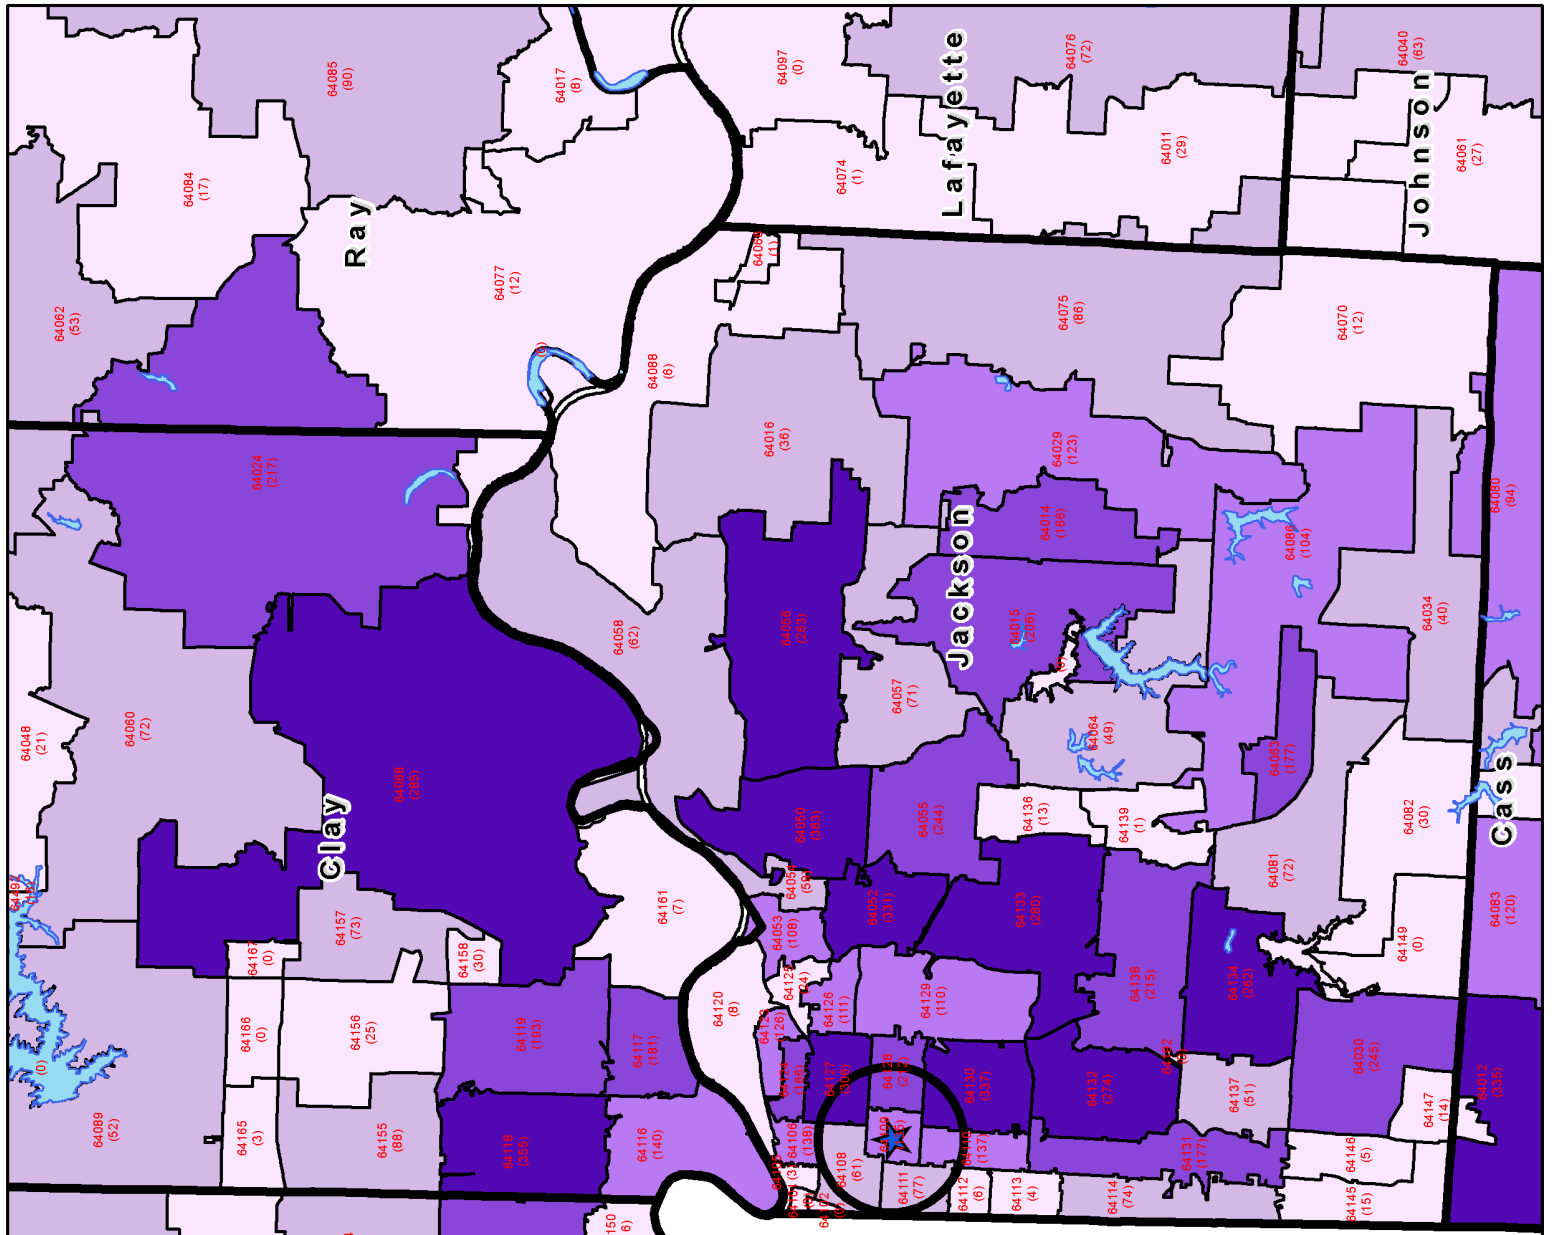

Source: Yellow Pages

Total CA/N Reports: Northwest Region

Total Reports	County Boundary	Rivers	Lakes	Faxon	Faxon CAZ	Report Counts:
More than 250	[Thick black line]	[Blue wavy line]	[Blue irregular shape]	[Blue star]	[Black square]	Total region count: 13,918
150 to 250	[Thin black line]	[Blue wavy line]	[Blue irregular shape]	[Blue star]	[Black square]	Max Count: Jackson
90 to 150	[Thin black line]	[Blue wavy line]	[Blue irregular shape]	[Blue star]	[Black square]	Zip - 64050
30 to 90	[Thin black line]	[Blue wavy line]	[Blue irregular shape]	[Blue star]	[Black square]	363 Reports
Less than 30	[Thin black line]	[Blue wavy line]	[Blue irregular shape]	[Blue star]	[Black square]	