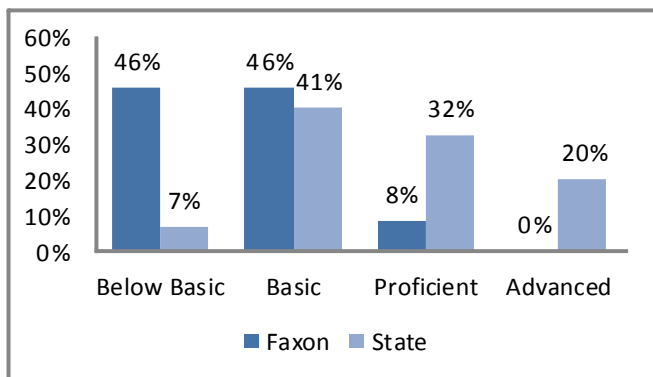

5th Grade Communication Arts