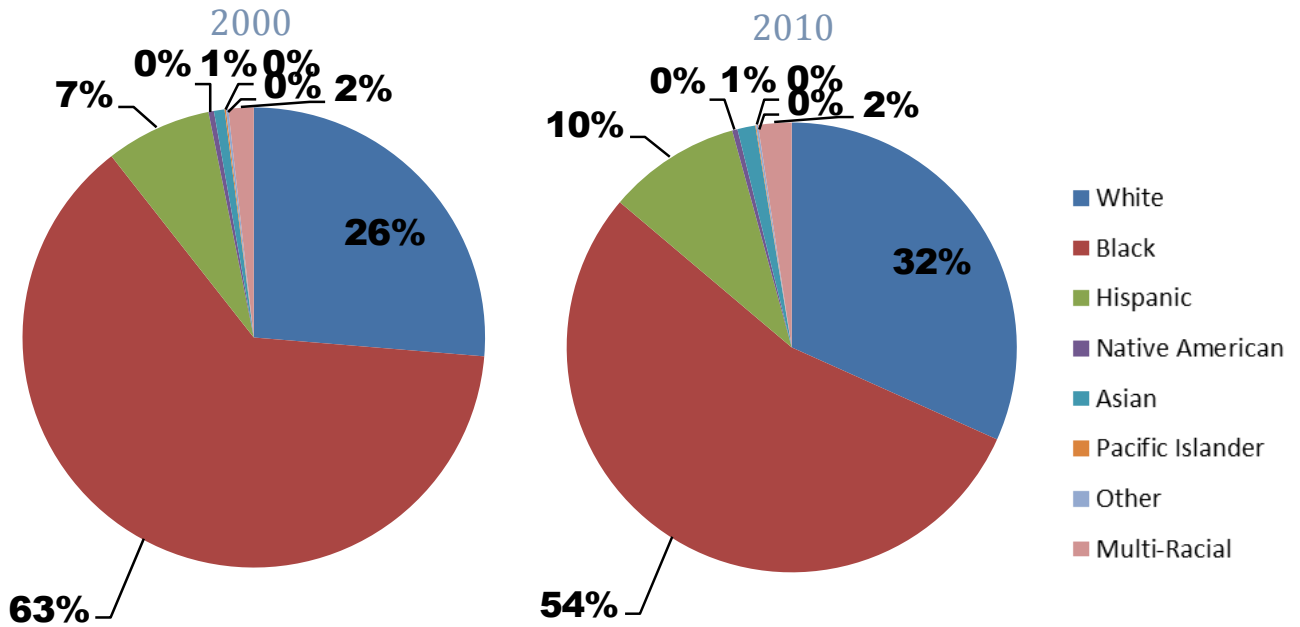

6th Grade Mathematics

Demographics

Race

Source: U.S. Census Bureau

Age by Sex

Source: U.S. Census Bureau

Family Type with Related Children

	2000	2010	% Change
Total Population	60,064	52,257	-13%
Total Families	12,023	9,921	-17%
Married Households	5,063	4,176	-18%
With Children Under Age 18	2,094	1,505	-28%
Single Male Householder	1,331	1,224	-8%
With Children Under Age 18	685	549	-20%
Single Female Householder	5,629	4,521	-20%
With Children Under Age 18	3,958	2,894	-27%