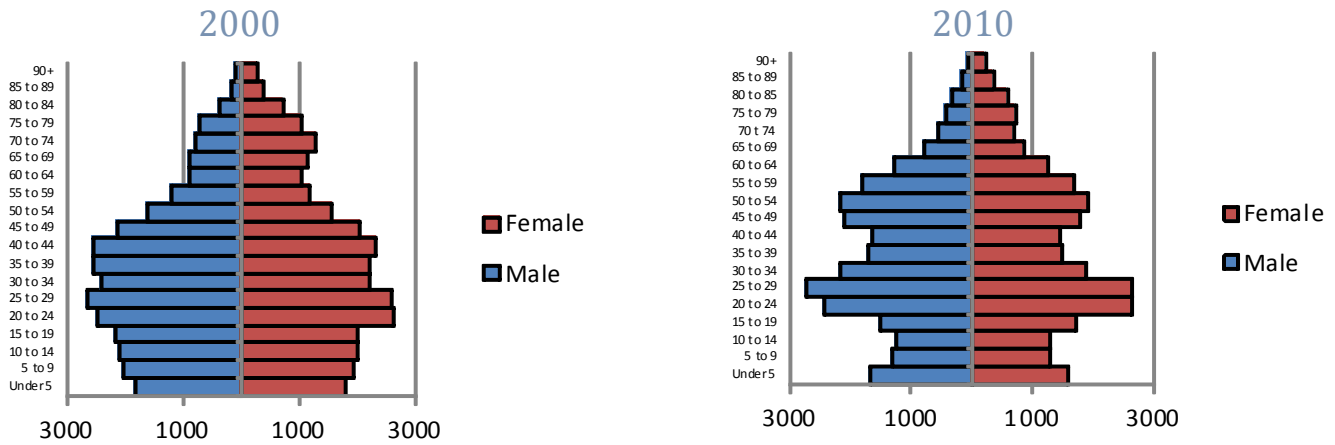

6th Grade Mathematics

Demographics

Race

Source: U.S. Census Bureau

Age by Sex

Source: U.S. Census Bureau

Family Type with Related Children

	2000	2010	% Change
Total Population	60,064	52,257	-13%
Total Families	12,023	9,921	-17%
Married Households	5,063	4,176	-18%
With Children Under Age 18	2,094	1,505	-28%
Single Male Householder	1,331	1,224	-8%
With Children Under Age 18	685	549	-20%
Single Female Householder	5,629	4,521	-20%
With Children Under Age 18	3,958	2,894	-27%

2010 Poverty Thresholds, Selected Family Types		
Single Individual	Under 65	\$ 11,344
	65 years and Older	\$ 10,458
Single Parent	One Child	\$ 15,030
	Two Children	\$ 17,568
	No Children	\$ 14,602
Two Adults	One Child	\$ 17,552
	Two Children	\$ 22,113
	Three Children	\$ 26,023