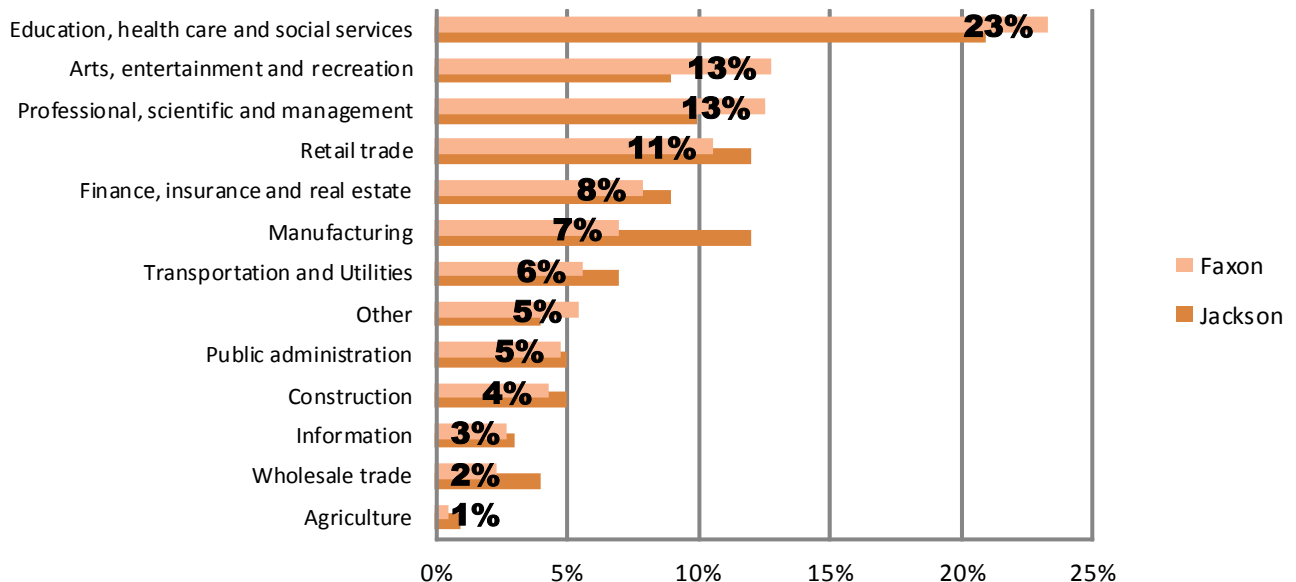

Economy

	Faxon	Jackson County
Median Income	$29,214	$46,252
Unemployment Rate	16.1%	8.8%

Source: U.S. Census

Poverty

	Faxon	Jackson County
2000	23.9%	11.9%
2010	30.2%	15.7%

U.S. Census Bureau, 2010 ACS 5 Year Estimates

2010 Poverty Thresholds, Selected Family Types		
Single Individual	Under 65	$ 11,344
	65 years and Older	$ 10,458
Single Parent	One Child	$ 15,030
	Two Children	$ 17,568
	No Children	$ 14,602
Two Adults	One Child	$ 17,552
	Two Children	$ 22,113
	Three Children	$ 26,023

Note: The United States determines the official poverty rate using poverty thresholds that are issued each year by the Census Bureau. The thresholds represent the annual amount of cash income minimally required to support families of various sizes. A family is counted as poor if its pretax money income is below its poverty threshold. Money income does not include noncash benefits such as public housing, Medicaid, employer-provided health insurance and food stamps.

Source: National Poverty Center

Employment by Industry

U.S. Census Bureau, 2010 ACS 5 Year Estimates