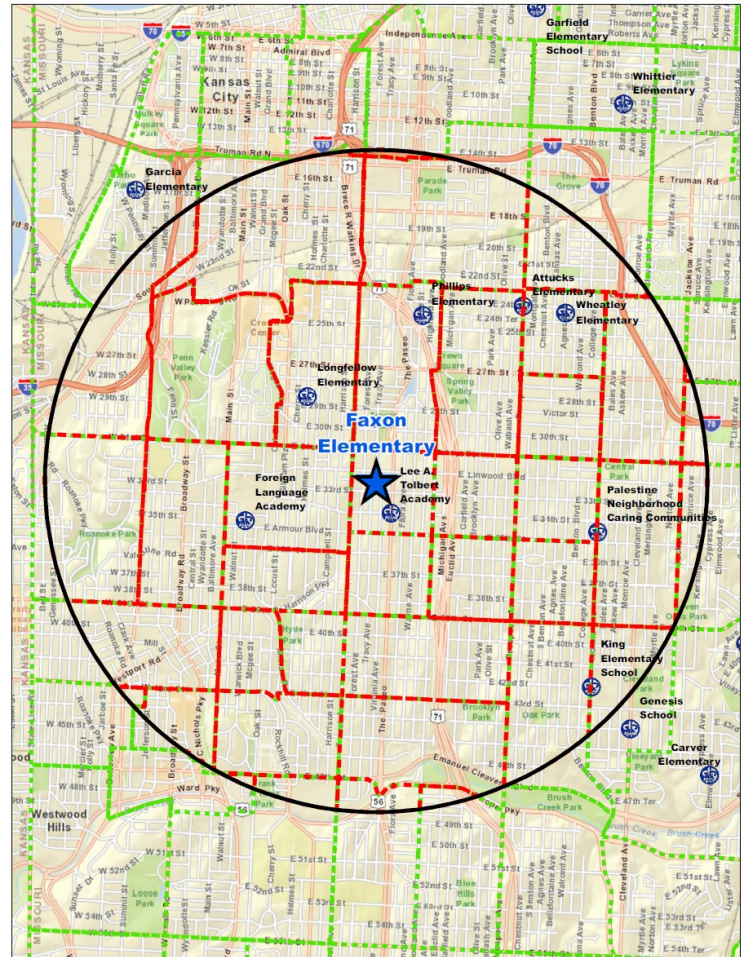

Faxon Caring Communities

Established 1998

Yolanda Robinson, Site Coordinator
 1320 E. 32nd Terr, Kansas City, MO 64109
 (816) 418-6525
yrobinson@kclinc.org

Community Analysis Zone (CAZ)

The Community Analysis Zone (CAZ) for the Faxon community was established using Faxon Elementary School as a reference point and includes the area within a two-mile radius of the school (the black circle in the map at right).

The CAZ allows for analysis of data about residents, neighborhoods and services within the community served by the Caring Communities site.

For the purpose of this book the boundaries of the Faxon CAZ and the “Faxon community” are the same, and the terms “CAZ” and “community” are used interchangeably.

Community data was analyzed by census tract (red boundaries) within the CAZ. Census tracts are small, relatively permanent statistical subdivisions of a county delineated by local participants as part of the U.S. Census Bureau's Participant Statistical Areas Program. The U.S. Census Bureau delineated census tracts in situations where no local participant existed or where local or tribal governments declined to participate. Census tracts generally have between 1,500 and 8,000 people, with an optimum size of 4,000 people. (Source: U.S. Census Bureau).