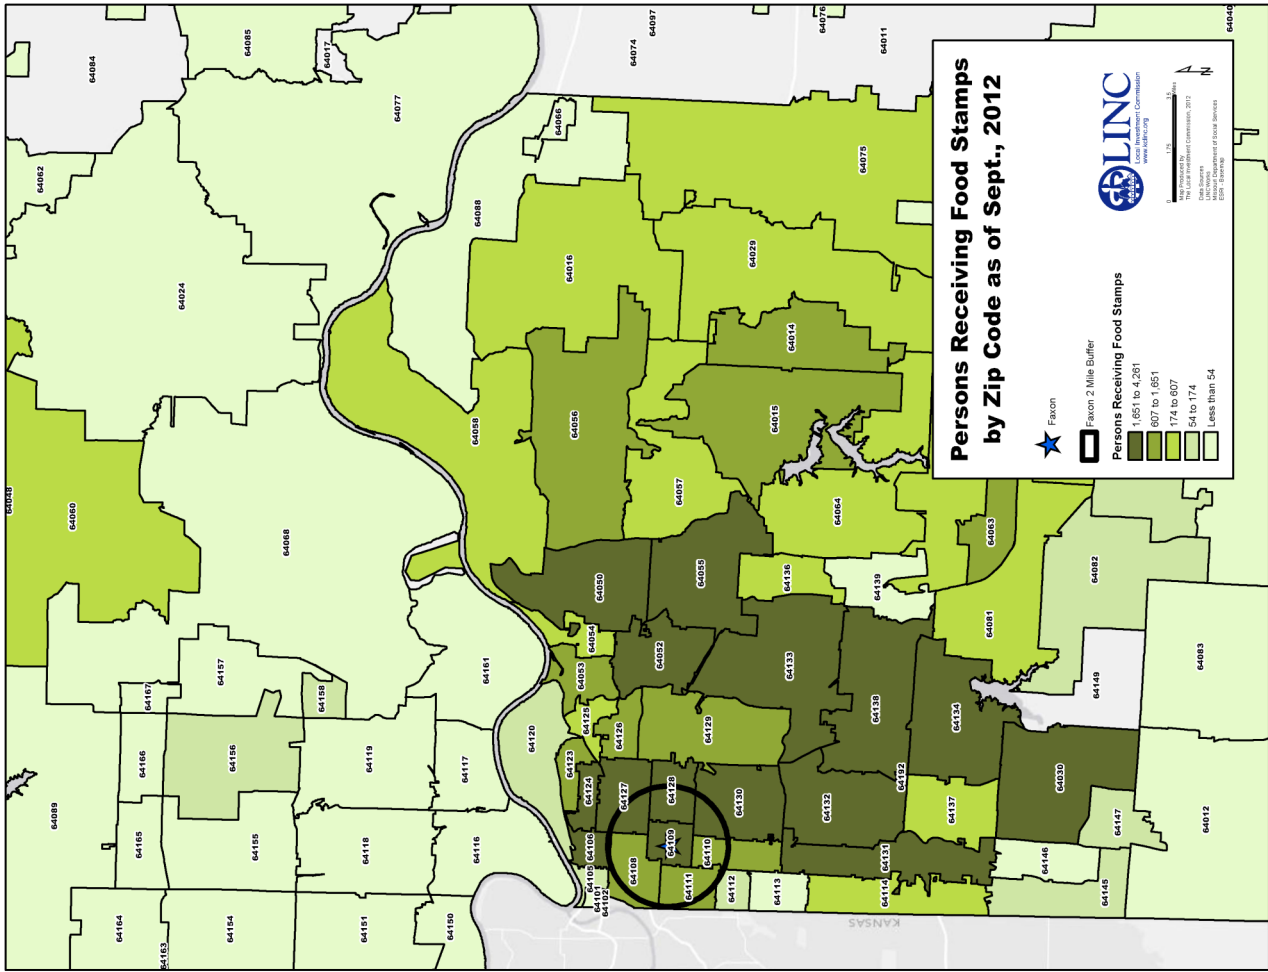

Source: Yellow Pages

Total CA/N Reports: Northwest Region

Total Reports	County Boundary	Rivers	Lakes	Faxon	Faxon CAZ	Report Counts:
More than 250	[Thick black line]	[Blue wavy line]	[Blue irregular shape]	[Blue star]	[Black square]	Total region count: 13,918
150 to 250	[Thin black line]	[Blue wavy line]	[Blue irregular shape]	[Blue star]	[Black square]	Max Count: Jackson
90 to 150	[Thin black line]	[Blue wavy line]	[Blue irregular shape]	[Blue star]	[Black square]	Zip - 64050
30 to 90	[Thin black line]	[Blue wavy line]	[Blue irregular shape]	[Blue star]	[Black square]	363 Reports
Less than 30	[Thin black line]	[Blue wavy line]	[Blue irregular shape]	[Blue star]	[Black square]	