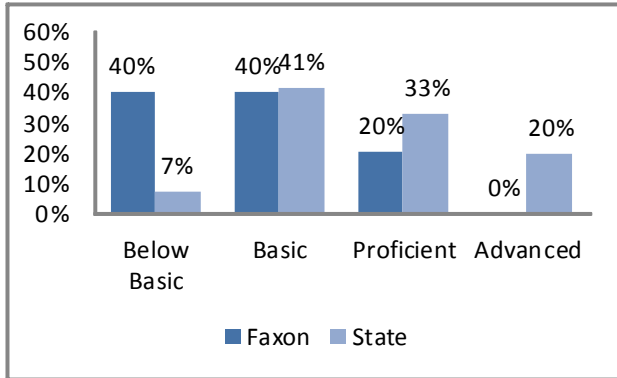

6th Grade Mathematics

Demographics

Race

Source: U.S. Census Bureau

Age by Sex

Source: U.S. Census Bureau

Family Type with Related Children

	2000	2010	% Change
Total Population	60,064	52,257	-13%
Total Families	12,023	9,921	-17%
Married Households	5,063	4,176	-18%
With Children Under Age 18	2,094	1,505	-28%
Single Male Householder	1,331	1,224	-8%
With Children Under Age 18	685	549	-20%
Single Female Householder	5,629	4,521	-20%
With Children Under Age 18	3,958	2,894	-27%