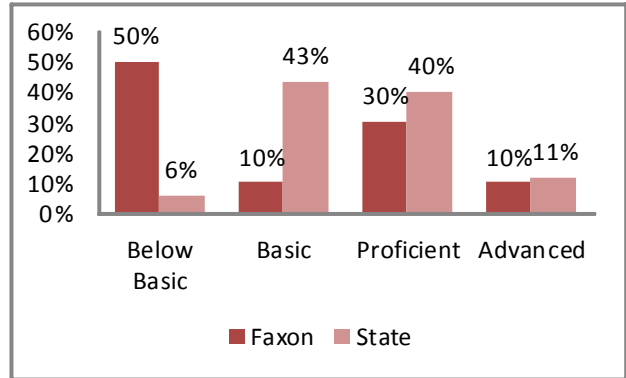

6th Grade Mathematics

Demographics

Race

Source: U.S. Census Bureau

Age by Sex

Source: U.S. Census Bureau

Family Type with Related Children

	2000	2010	% Change
Total Population	60,064	52,257	-13%
Total Families	12,023	9,921	-17%
Married Households	5,063	4,176	-18%
With Children Under Age 18	2,094	1,505	-28%
Single Male Householder	1,331	1,224	-8%
With Children Under Age 18	685	549	-20%
Single Female Householder	5,629	4,521	-20%
With Children Under Age 18	3,958	2,894	-27%