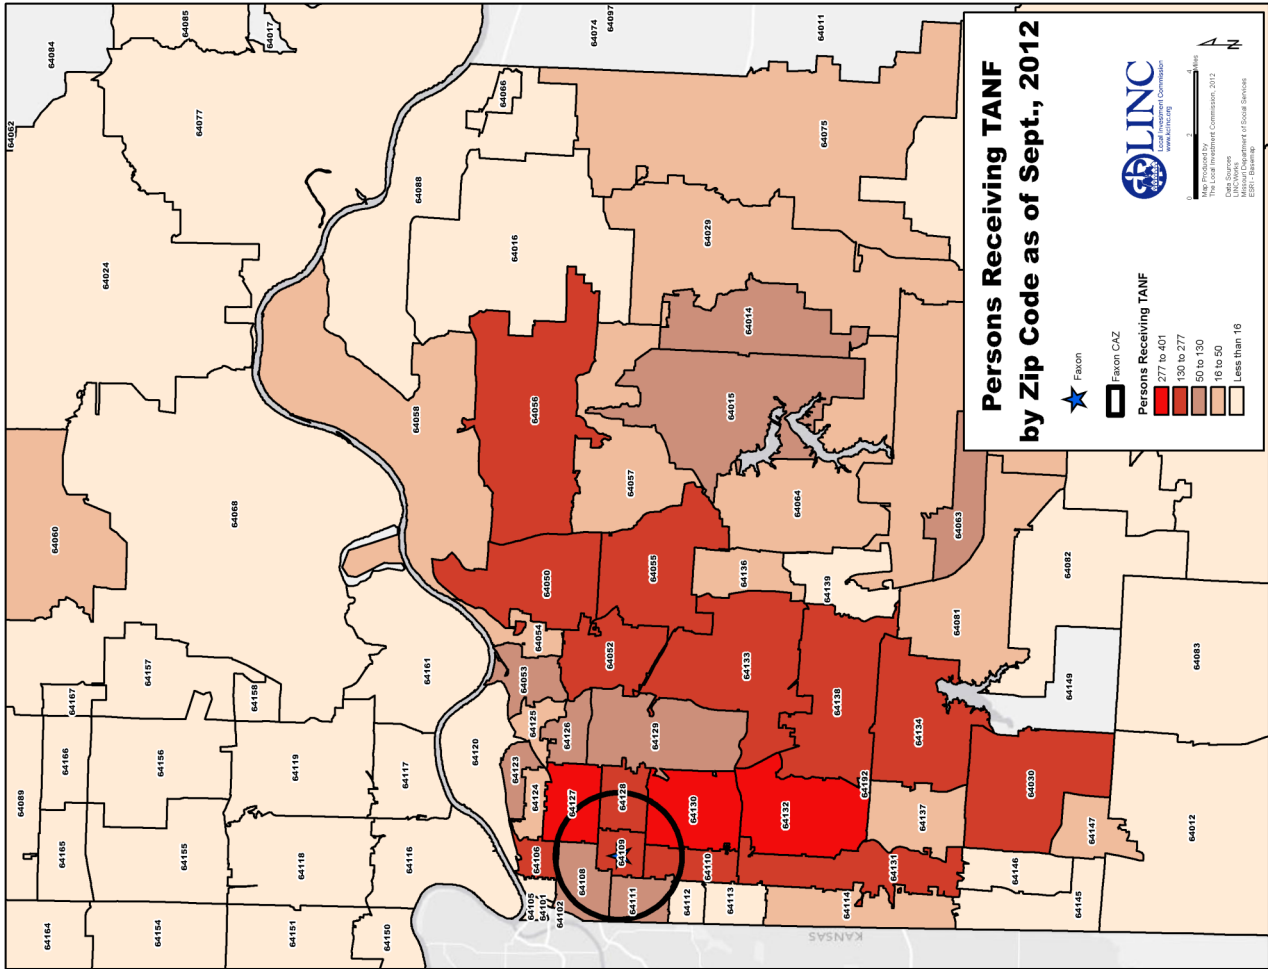

Source: Yellow Pages

Total CA/N Reports: Northwest Region

Total Reports	County Boundary	Rivers	Lakes	Faxon	Faxon CAZ	Report Counts:
More than 250	[Thick black line]	[Blue wavy line]	[Blue irregular shape]	[Blue star]	[Black square]	Total region count: 13,918
150 to 250	[Thin black line]	[Blue wavy line]	[Blue irregular shape]	[Blue star]	[Black square]	Max Count: Jackson
90 to 150	[Thin black line]	[Blue wavy line]	[Blue irregular shape]	[Blue star]	[Black square]	Zip - 64050
30 to 90	[Thin black line]	[Blue wavy line]	[Blue irregular shape]	[Blue star]	[Black square]	363 Reports
Less than 30	[Thin black line]	[Blue wavy line]	[Blue irregular shape]	[Blue star]	[Black square]	