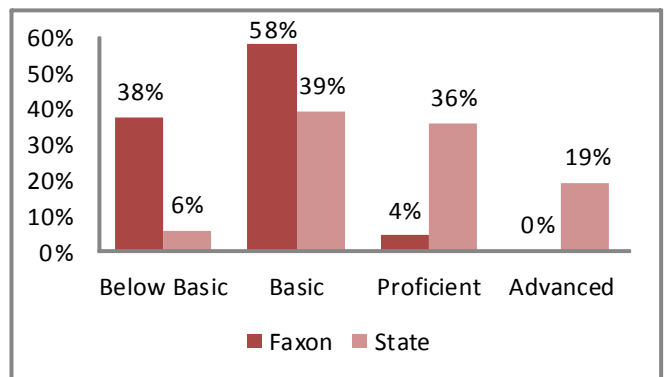

5th Grade Mathematics