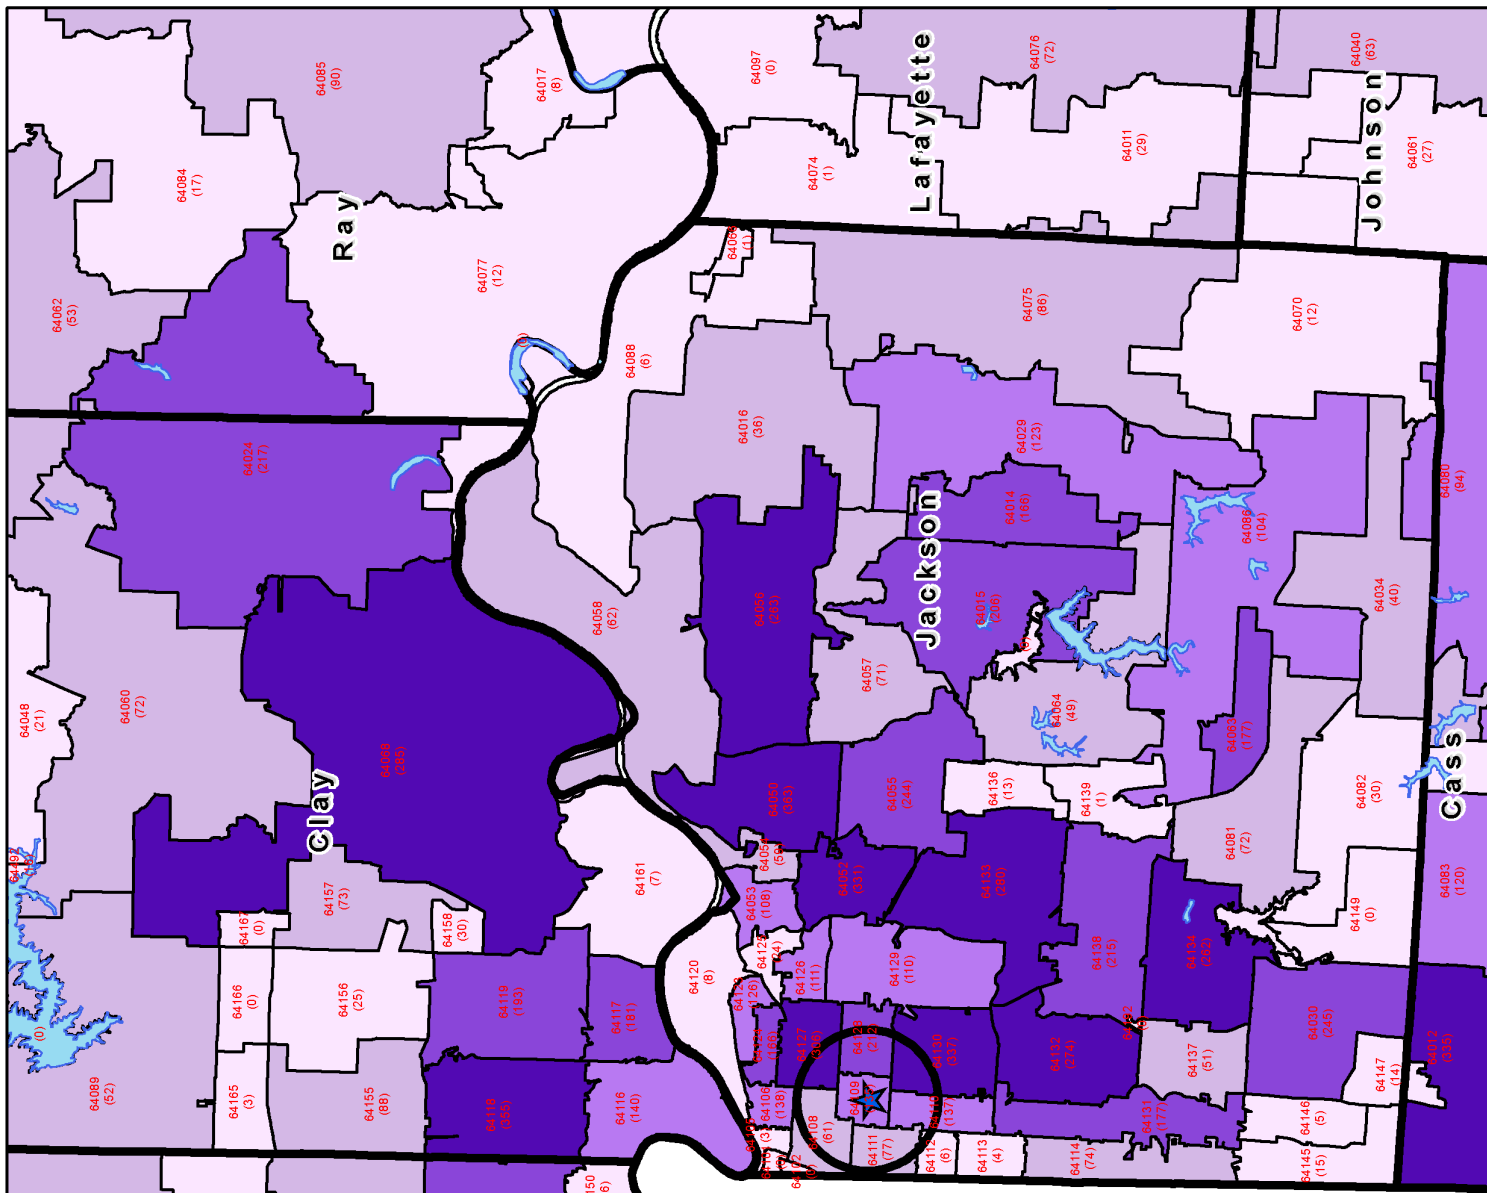

Source: Yellowpages

Total CAIN Reports: Northwest Region

Total Reports	County Boundary	Rivers	Lakes	Tolbert	Tolbert CAZ	Report Counts:
More than 250	[Thick black line]	[Blue line]	[Blue area]	[Blue star]	[Black box]	Total region count: 13,918
150 to 250	[Thin black line]	[Blue line]	[Blue area]	[Blue star]	[Black box]	Max Count: Jackson
90 to 150	[Thin black line]	[Blue line]	[Blue area]	[Blue star]	[Black box]	Zip - 64050
30 to 90	[Thin black line]	[Blue line]	[Blue area]	[Blue star]	[Black box]	363 Reports
Less than 30	[Thin black line]	[Blue line]	[Blue area]	[Blue star]	[Black box]	