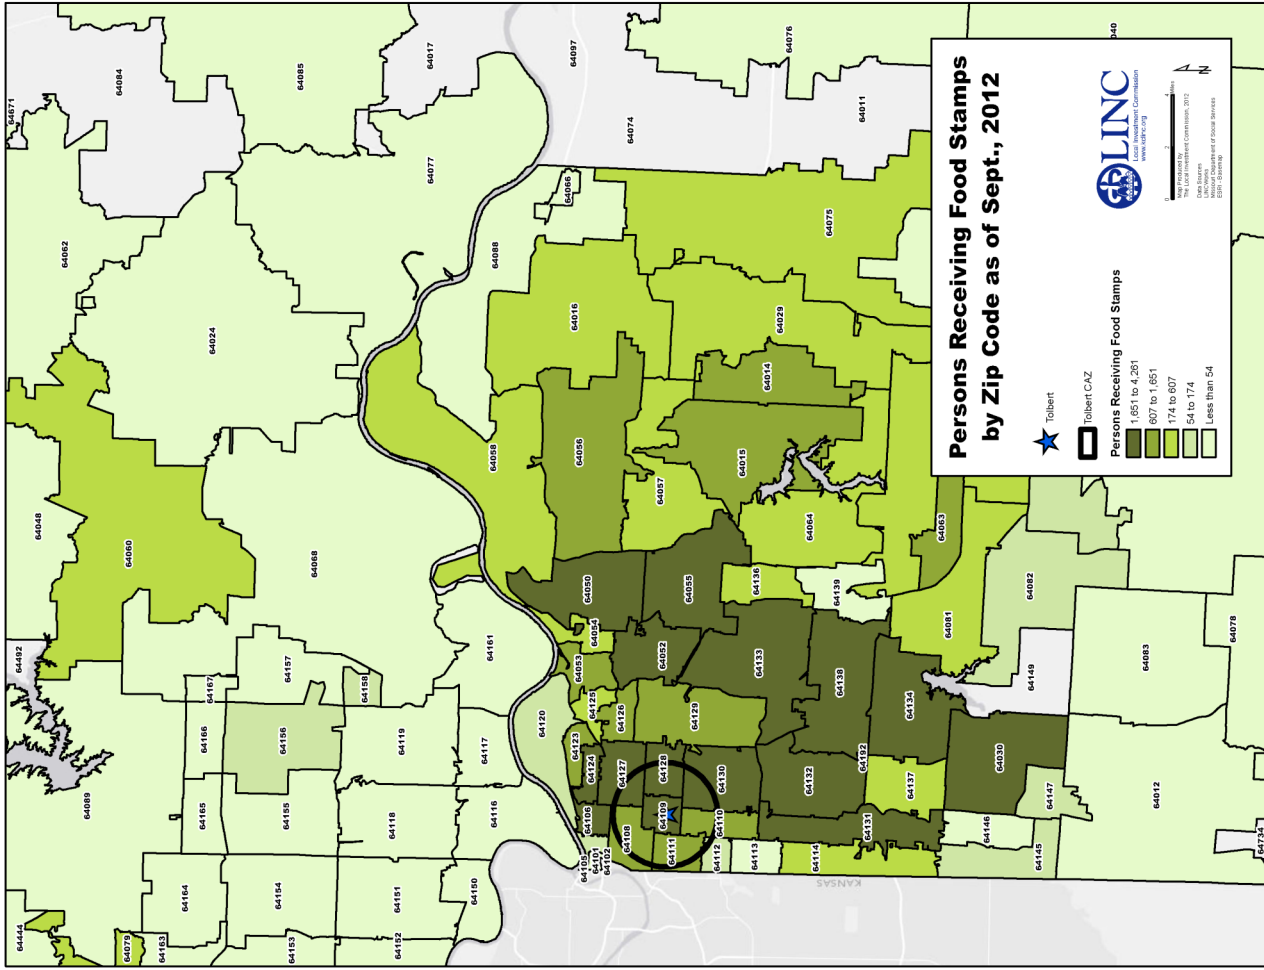

Source: Yellowpages

Total CAIN Reports: Northwest Region

Total Reports	County Boundary	Rivers	Lakes	Tolbert	Tolbert CAZ	Report Counts:
More than 250	[Thick black line]	[Blue line]	[Blue area]	[Blue star]	[Black box]	Total region count: 13,918
150 to 250	[Thin black line]	[Blue line]	[Blue area]	[Blue star]	[Black box]	Max Count: Jackson
90 to 150	[Thin black line]	[Blue line]	[Blue area]	[Blue star]	[Black box]	Zip - 64050
30 to 90	[Thin black line]	[Blue line]	[Blue area]	[Blue star]	[Black box]	363 Reports
Less than 30	[Thin black line]	[Blue line]	[Blue area]	[Blue star]	[Black box]	