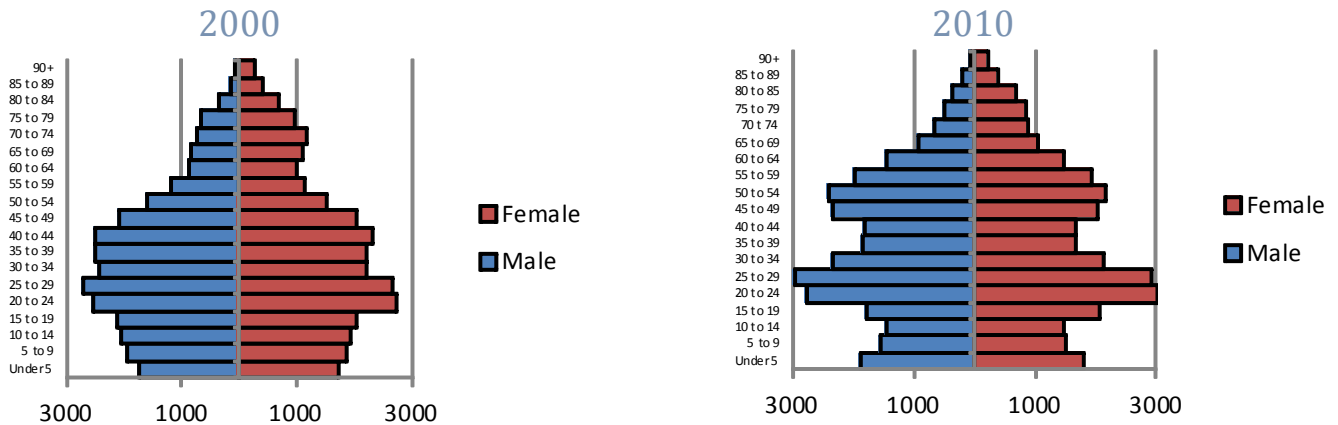

Source: U.S. Census Bureau

Age by Sex

Source: U.S. Census Bureau

Family Type with Related Children

	2000	2010	% Change
Total Population	88,815	80,408	-9%
Total Families	13,061	11,474	-12%
Married Families	5,414	4,629	-14%
With Children Under Age 18	2,239	1,616	-28%
Single Male Households	1,424	1,321	-7%
With Children Under Age 18	748	591	-21%
Single Female Households	6,223	5,130	-18%
With Children Under Age 18	4,414	3,238	-27%