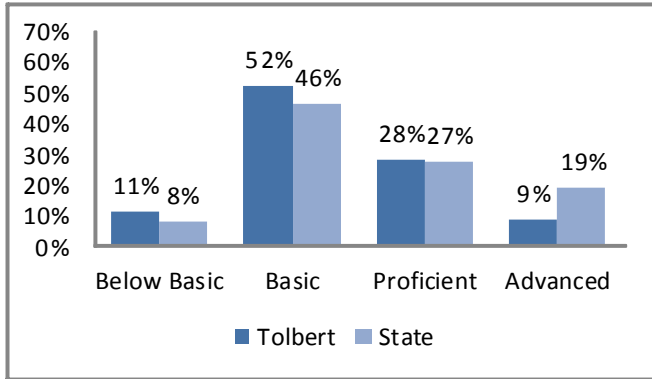

Education

2012 Missouri Assessment Program (MAP), continued

6th Grade Communication Arts