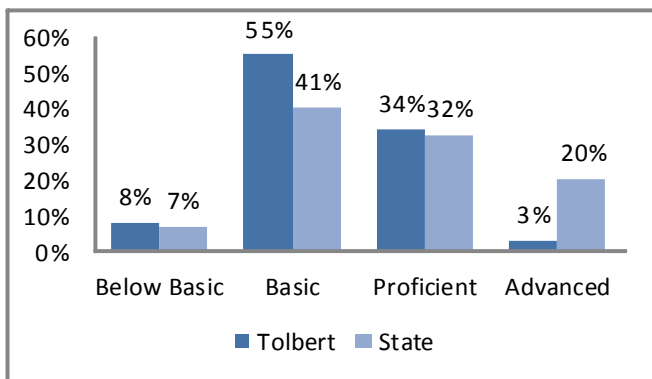

8th Grade Communication Arts