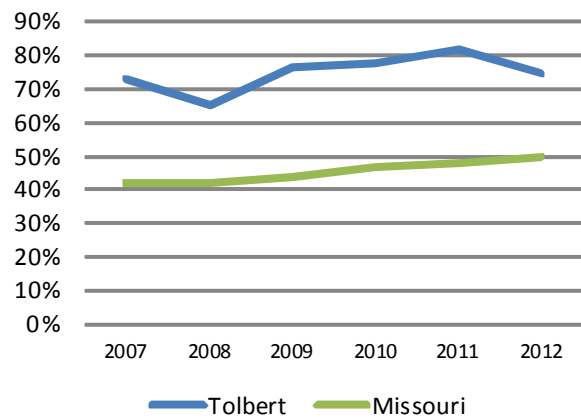

Free/Reduced Lunch

Source: Missouri Department of Secondary and Elementary Education