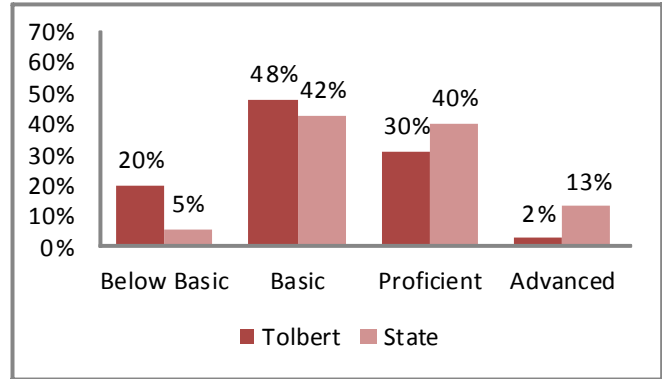

6th Grade Mathematics