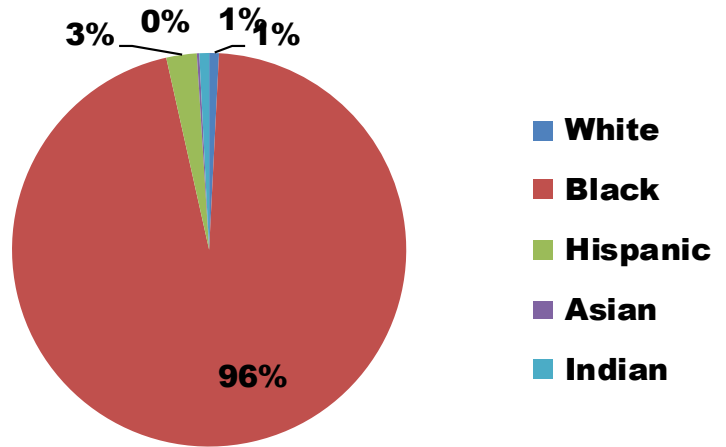

Education

Lee A. Tolbert Community Academey

Total 2012 Enrollment: 523

Ms. Trasi Ashley, Principal

3400 Paseo Blvd., Kansas City, MO 64109

(816) 561-0114

tlpashley@yahoo.com

2012 Student Demographics

Source: Missouri Department of Elementary and Secondary Education