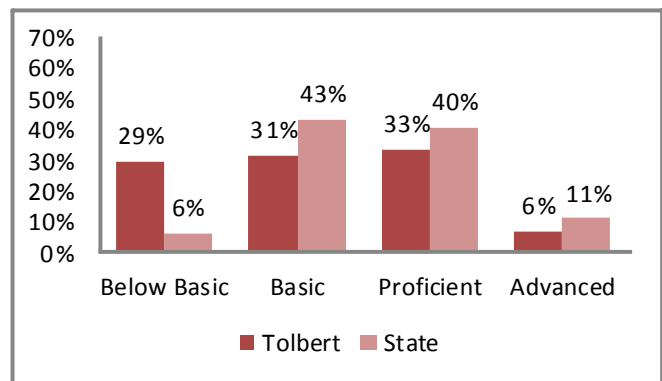

7th Grade Mathematics