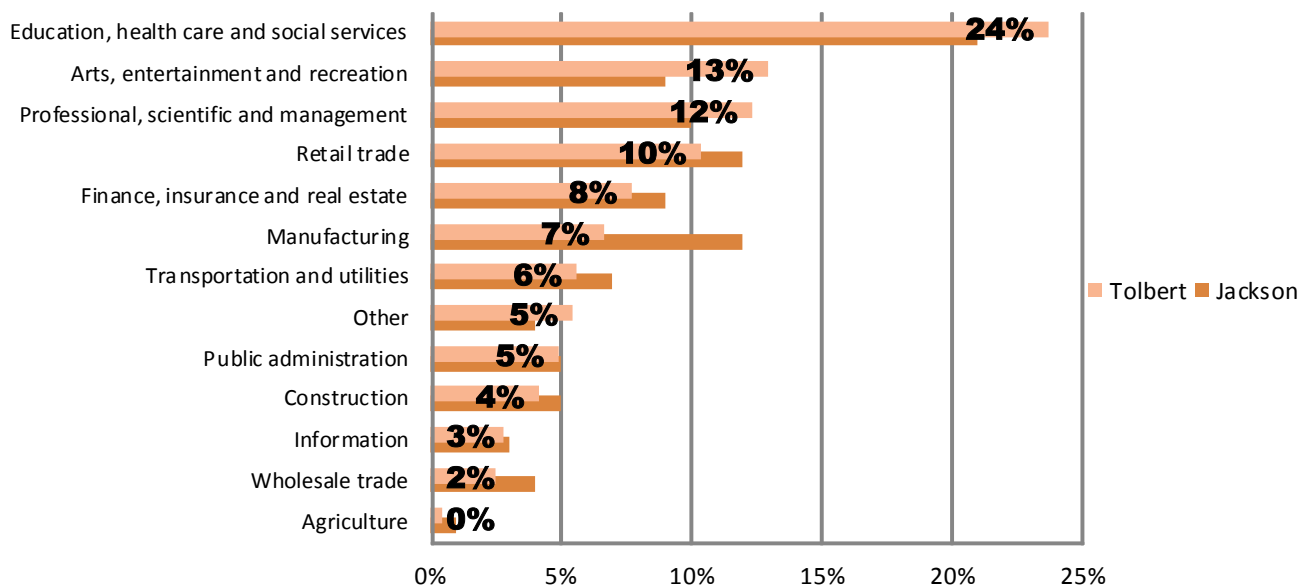

Economy

	Tolbert	Jackson County
Median Income	$29,732	$46,252
Unemployment Rate	16.9%	8.8%

Source: U.S. Census

Poverty

	Tolbert	Jackson County
2000	24.4%	11.9%
2010	30.4%	15.7%

U.S. Census Bureau, 2010 ACS 5 Year Estimates

2010 Poverty Thresholds, Selected Family Types		
Single Individual	Under 65	$ 11,344
	65 years and Older	$ 10,458
Single Parent	One Child	$ 15,030
	Two Children	$ 17,568
	No Children	$ 14,602
Two Adults	One Child	$ 17,552
	Two Children	$ 22,113
	Three Children	$ 26,023

Note: The United States determines the official poverty rate using poverty thresholds that are issued each year by the Census Bureau. The thresholds represent the annual amount of cash income minimally required to support families of various sizes. A family is counted as poor if its pretax money income is below its poverty threshold. Money income does not include noncash benefits such as public housing, Medicaid, employer-provided health insurance and food stamps.

Source: National Poverty Center

Employment by Industry

U.S. Census Bureau, 2010 ACS 5 Year Estimates