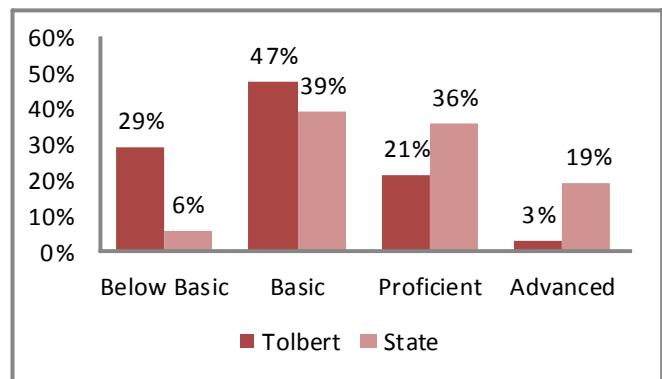

8th Grade Mathematics

Source: Missouri Department of Elementary and Secondary Education