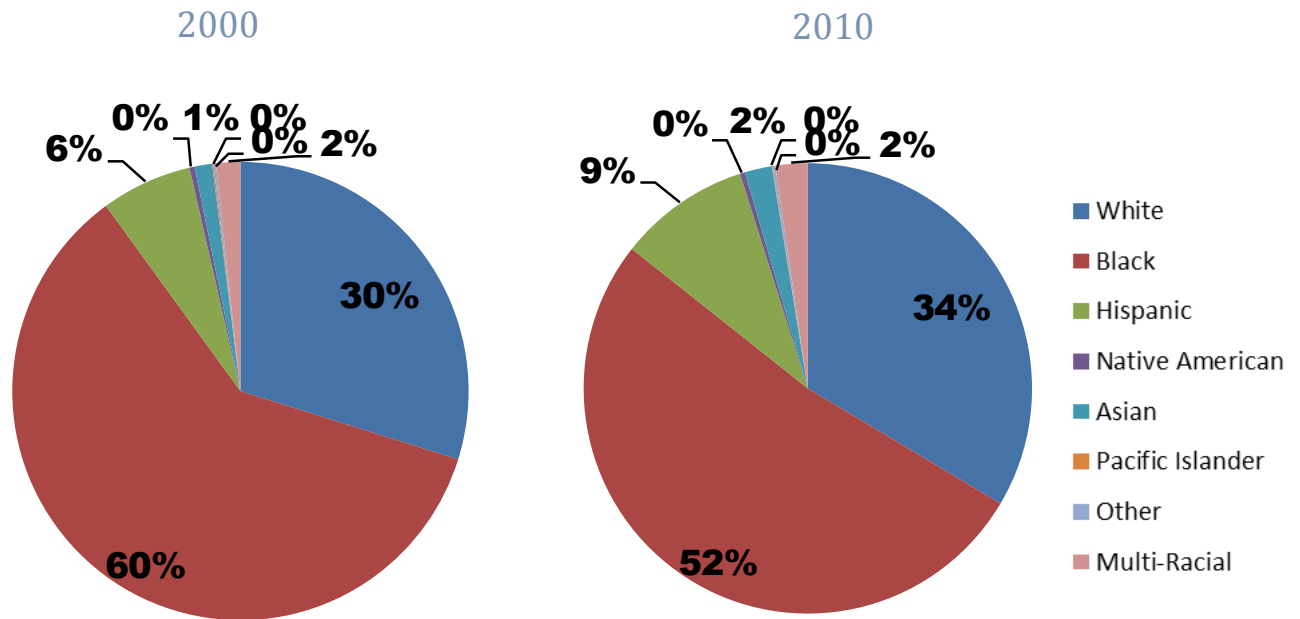

Source: U.S. Census Bureau

Age by Sex

Source: U.S. Census Bureau

Family Type with Related Children

	2000	2010	% Change
Total Population	88,815	80,408	-9%
Total Families	13,061	11,474	-12%
Married Families	5,414	4,629	-14%
With Children Under Age 18	2,239	1,616	-28%
Single Male Households	1,424	1,321	-7%
With Children Under Age 18	748	591	-21%
Single Female Households	6,223	5,130	-18%
With Children Under Age 18	4,414	3,238	-27%