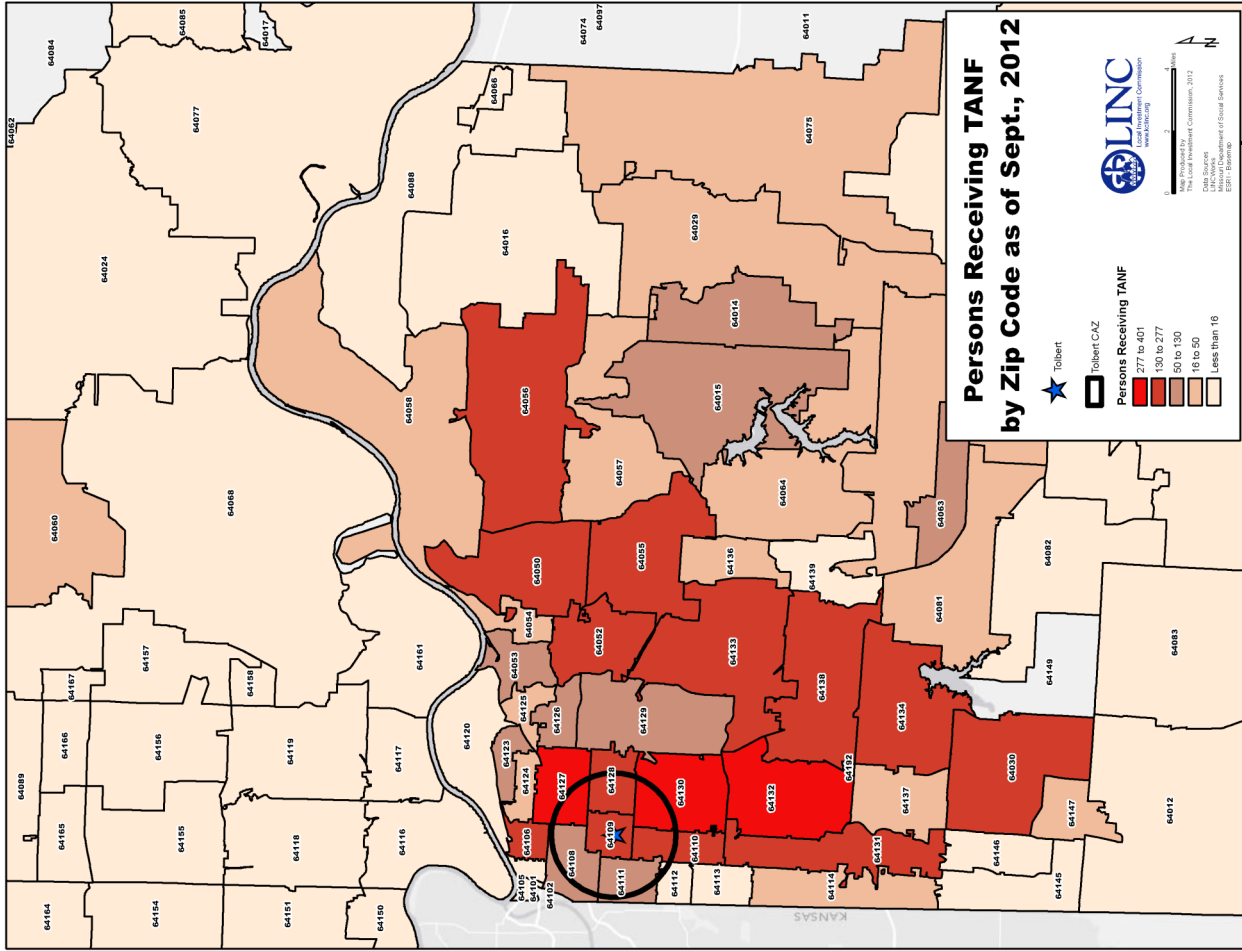

Source: Yellowpages

Total CAIN Reports: Northwest Region

Total Reports	County Boundary	Rivers	Lakes	Tolbert	Tolbert CAZ	Report Counts:
More than 250	[Thick black line]	[Blue line]	[Blue area]	[Blue star]	[Black box]	Total region count: 13,918
150 to 250	[Thin black line]	[Blue line]	[Blue area]	[Blue star]	[Black box]	Max Count: Jackson
90 to 150	[Thin black line]	[Blue line]	[Blue area]	[Blue star]	[Black box]	Zip - 64050
30 to 90	[Thin black line]	[Blue line]	[Blue area]	[Blue star]	[Black box]	363 Reports
Less than 30	[Thin black line]	[Blue line]	[Blue area]	[Blue star]	[Black box]	