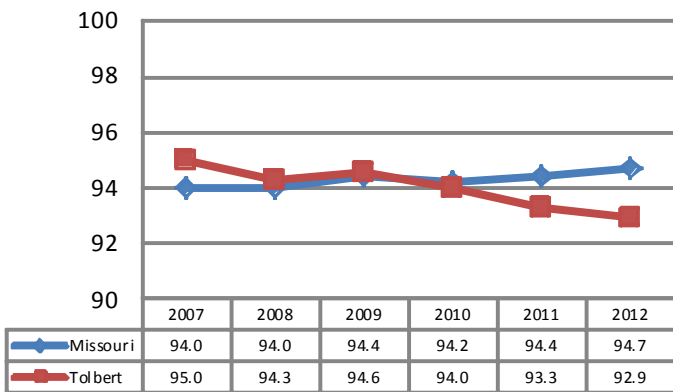

Ms. Trasi Ashley, Principal

3400 Paseo Blvd., Kansas City, MO 64109

(816) 561-0114

tlpashley@yahoo.com

2012 Student Demographics

Source: Missouri Department of Elementary and Secondary Education

2012 Student Attendance Rate