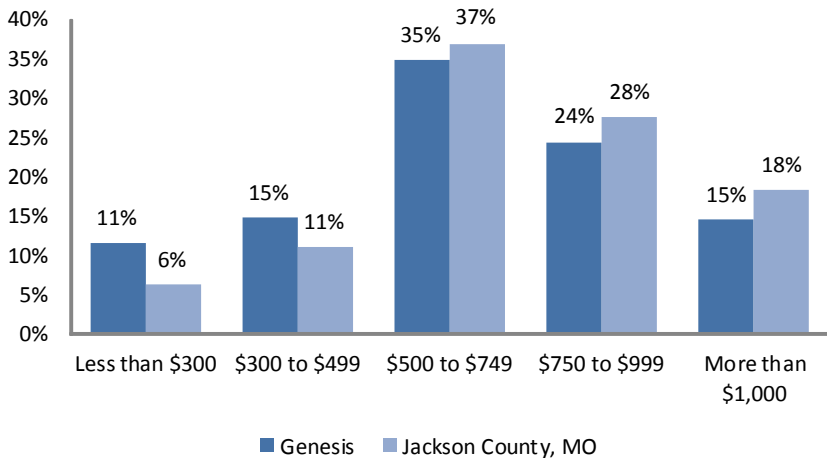

Gross Rent

Source: U.S. Census, 2010 ACS 5 Year Estimates

Housing Characteristics	2000 to 2010 Change
Housing Units	-5%
Tenure	
Owner	-27%
Renter	-4%
Units Moved into Previous Five Years	-25%
Age of Housing Stock	2010 Percent
Less than 5 Years	1%
Less than 10 Years	3%
Less than 20 Years	7%
Less than 30 Years	12%
Less than 40 Years	19%
More than 50 Years	81%

Source: U.S. Census, 2010 ACS 5 Year Estimates