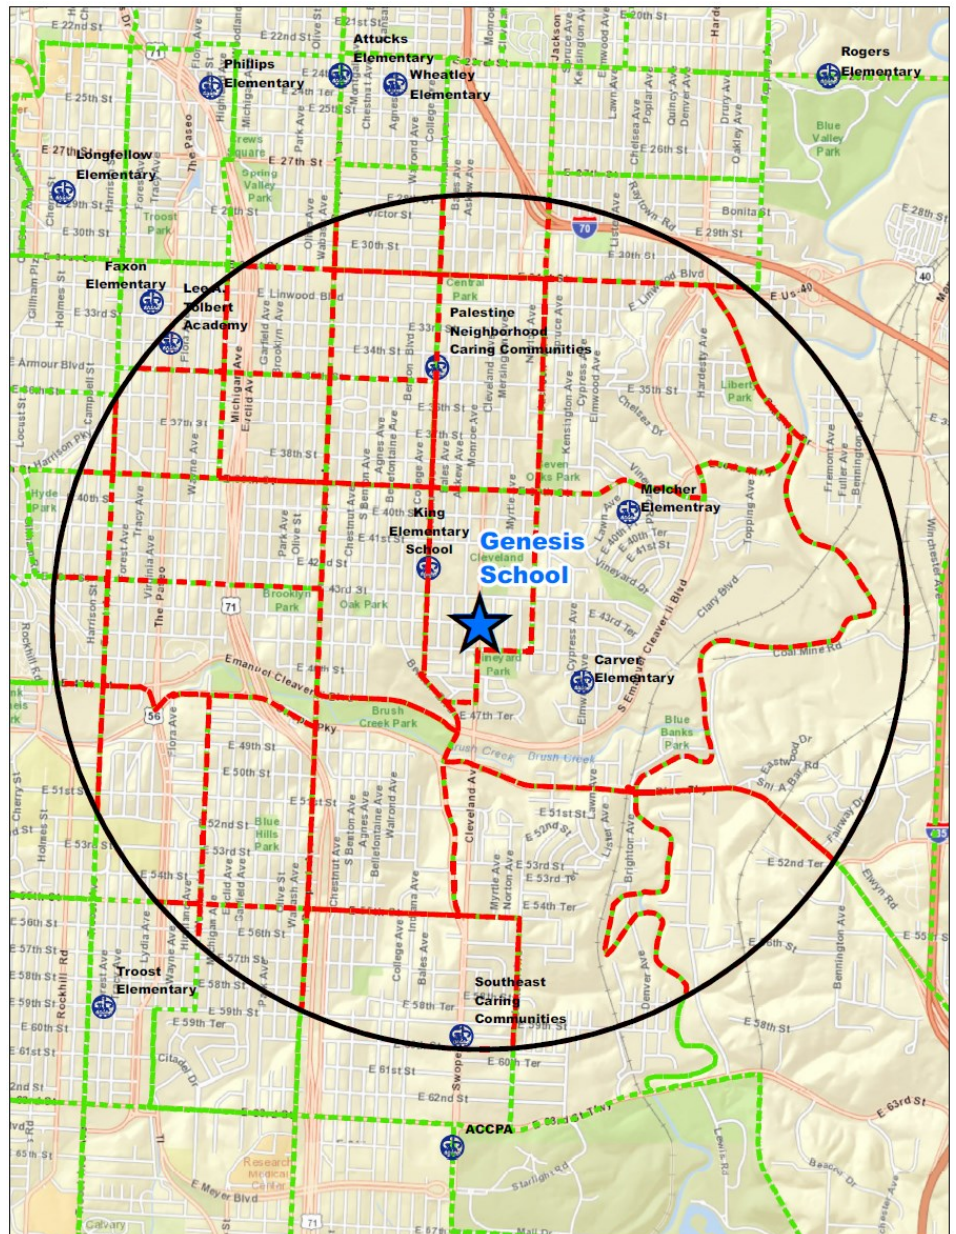

The CAZ allows for analysis of data about residents, neighborhoods and services within the community served by the Caring Communities site.

For the purpose of this book the boundaries of the Genesis CAZ and the “Genesis community” are the same, and the terms “CAZ” and “community” are used interchangeably.

Data for the site book was obtained from a number of resources including but not limited to the City of Kansas City, MO; U.S. Census Bureau; Jackson County, Mo.; Missouri Department

of Elementary and Secondary Education; Missouri Department of Health and Senior Services; United Way of Greater Kansas City; Missouri Department of Social Services; University of Missouri-Kansas City Center for Economic Information; and University of Michigan National Poverty Center.

Community data was analyzed by census tract within the CAZ (red lines). Census tracts are small, relatively permanent statistical subdivisions of a county delineated by local participants as part of the U.S. Census Bureau's Participant Statistical Areas Program. The U.S. Census Bureau delineated census tracts in situations where no local participant existed or where local or tribal governments declined to participate. Census tracts generally have between 1,500 and 8,000 people, with an optimum size of 4,000 people. (Source: U.S. Census Bureau).