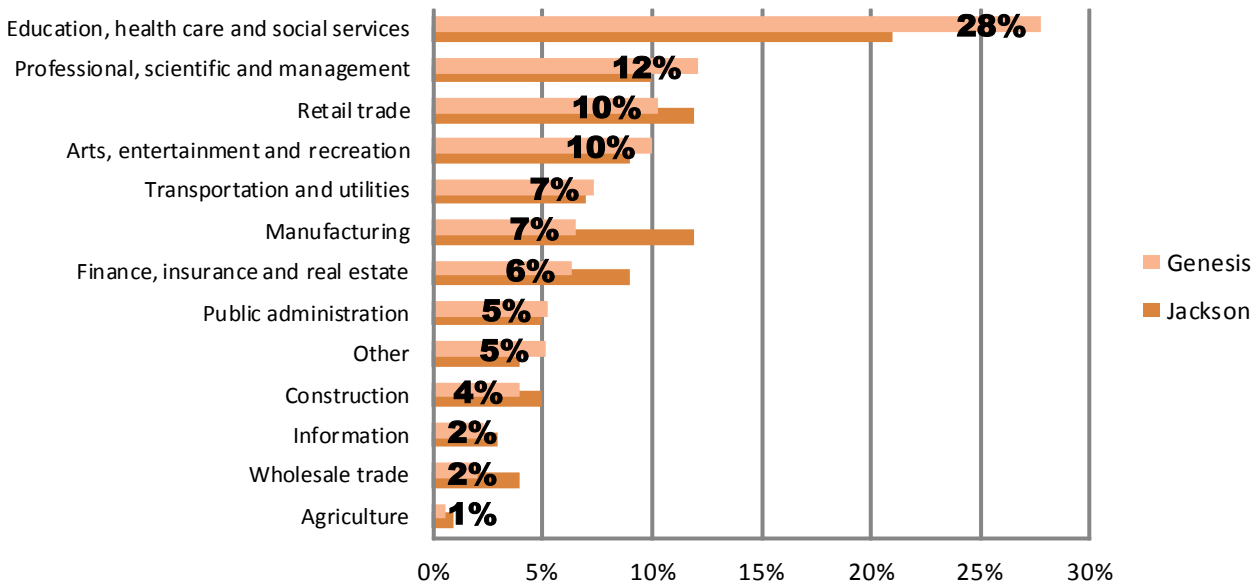

Economy

	Genesis	Jackson County
Median Income	$28,468	$46,252
Unemployment Rate	20.8%	8.8%

U.S. Census Bureau, 2010 ACS 5 Year Estimates

Poverty

	Genesis	Jackson County
2000	26.7%	11.9%
2010	32.5%	15.7%

U.S. Census Bureau, 2010 ACS 5 Year Estimates; 2000 U.S. Census

Persons in family/household	Poverty guideline
1	$11,490
2	15,510
3	19,530
4	23,550
5	27,570
6	31,590
7	35,610
8	39,630

For families/households with more than 8 persons,

Note: Poverty Guidelines are issued every year by the U.S. Department of Health and Human Services. The guidelines are a simplified version of the poverty thresholds primarily used in determining eligibility for certain federal programs. Poverty guidelines are adjusted for family size and location. The above guidelines are for the 48 contiguous state and the District of Columbia. (source: University of Wisconsin-Madison, Institute for Research on Poverty)

Employment by Industry

U.S. Census Bureau, 2010 ACS 5 Year Estimates