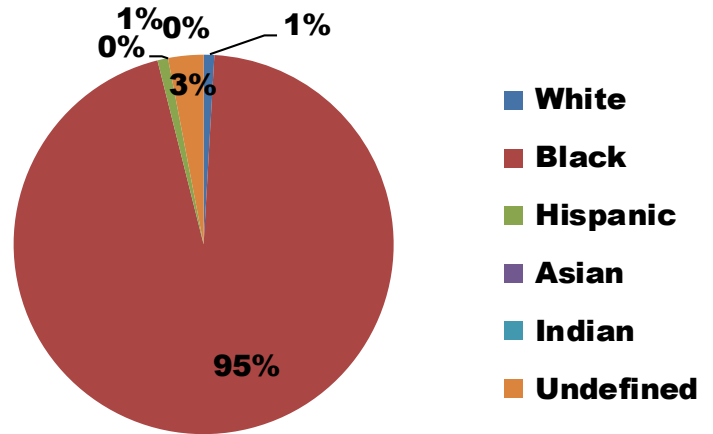

Education

Genesis Promise Academy

Total 2013 Enrollment: 215

3800 East 44th Street, Kansas City, MO 64130
(816) 921-0775

2013 Student Demographics

Source: Missouri Department of Elementary and Secondary Education